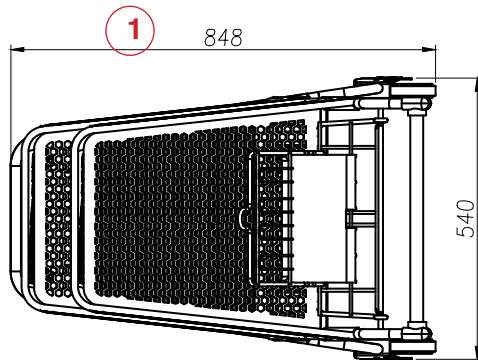

1	L	848mm (33.4")
2	W	488mm (19.2")
3	H	1033mm (40.7")

105pxc (child seat)