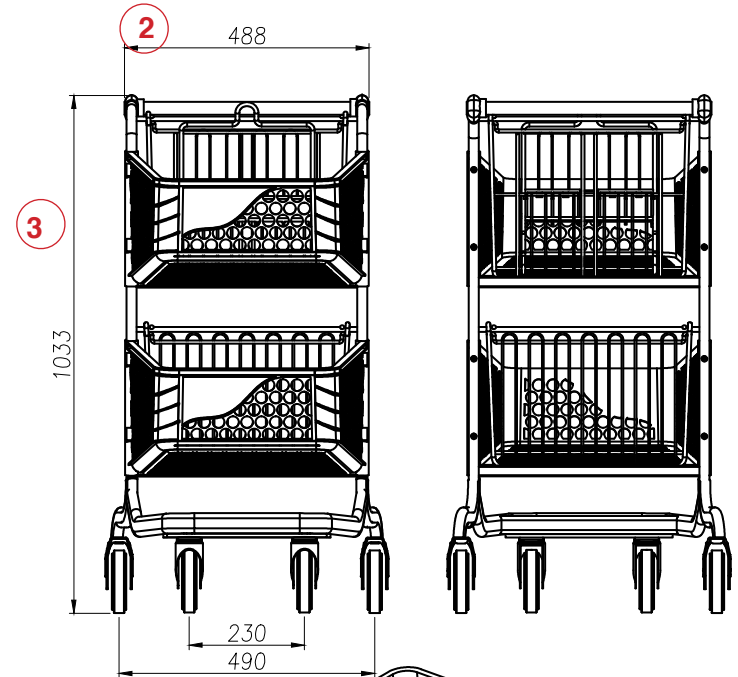

1	L	848mm (33.4")
2	W	488mm (19.2")
3	H	1033mm (40.7")

105pxc (child seat)