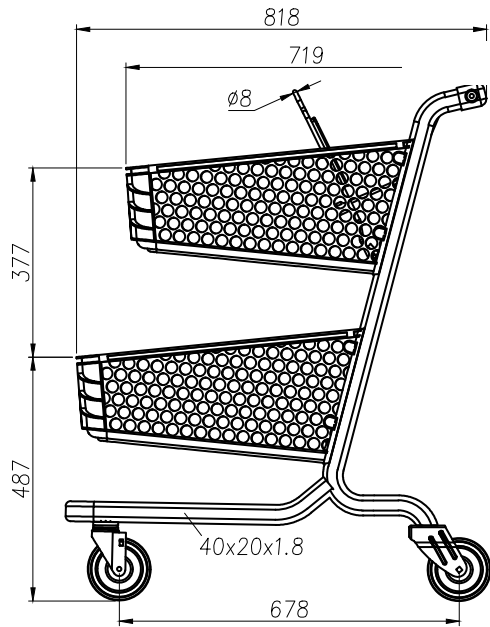

1	L	848mm (33.4")
2	W	488mm (19.2")
3	H	1033mm (40.7")

105pxc (child seat)